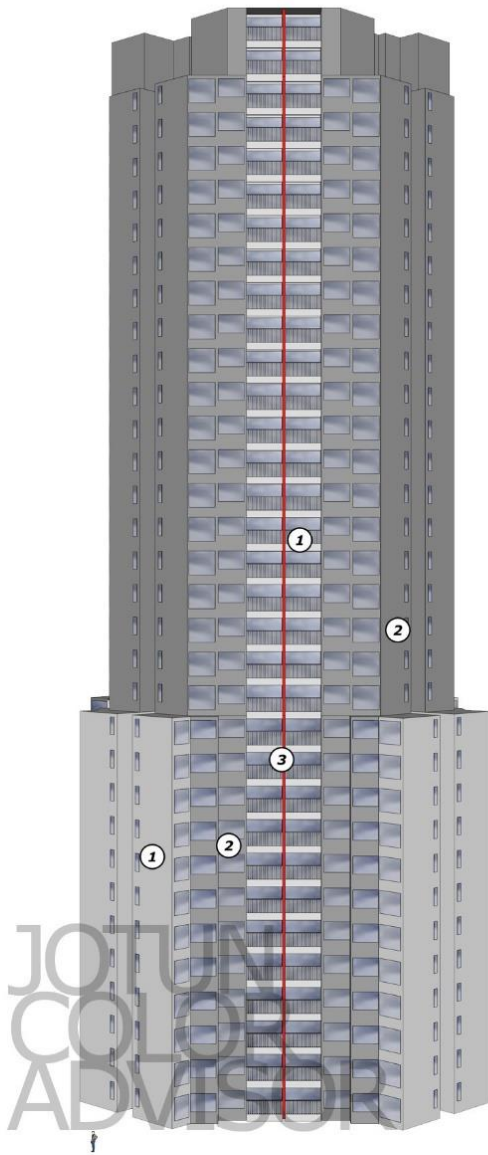

TAMAN RASUNA
TOWER 14