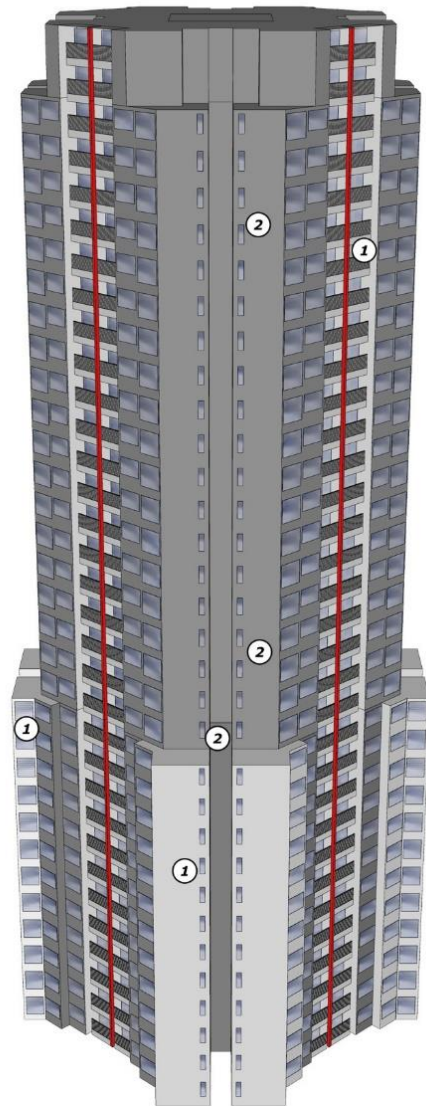

TAMAN RASUNA
TOWER 14