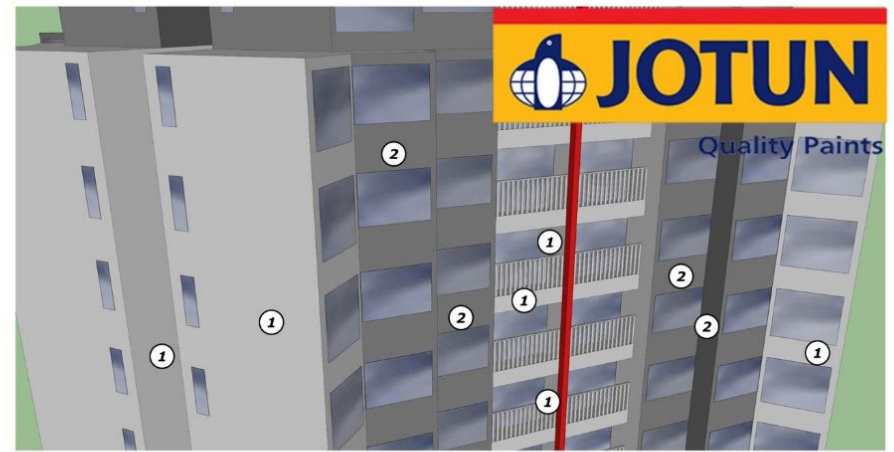

TAMAN RASUNA
TOWER 14