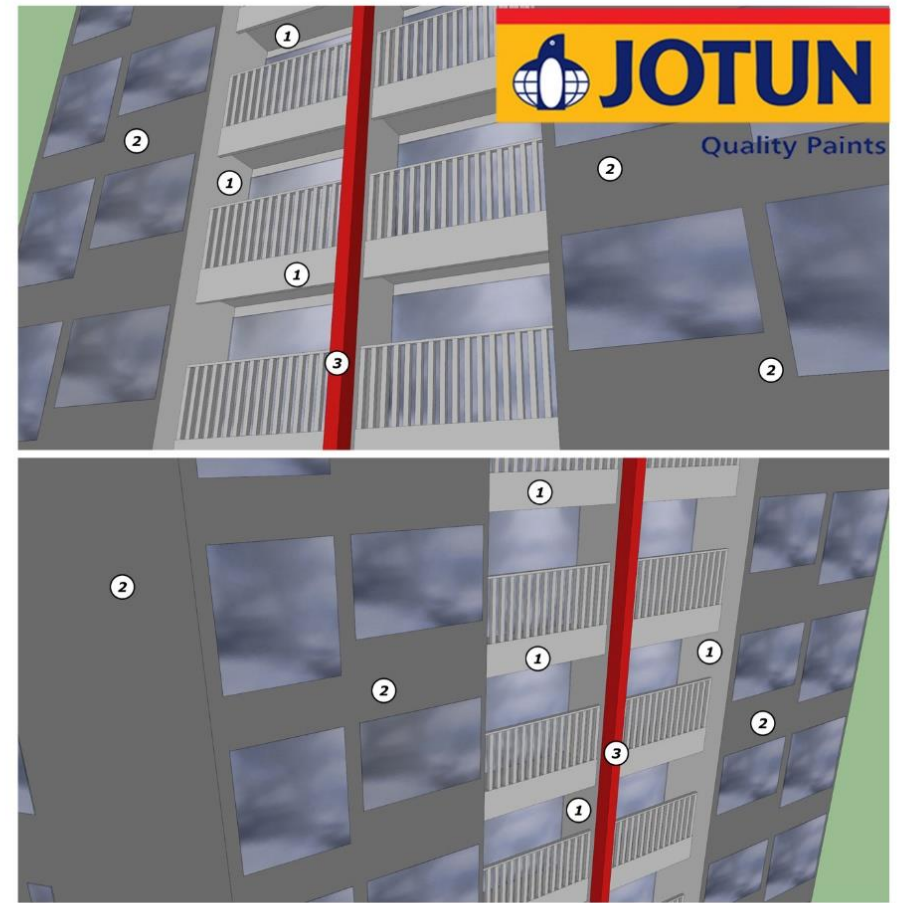

TAMAN RASUNA
TOWER 2