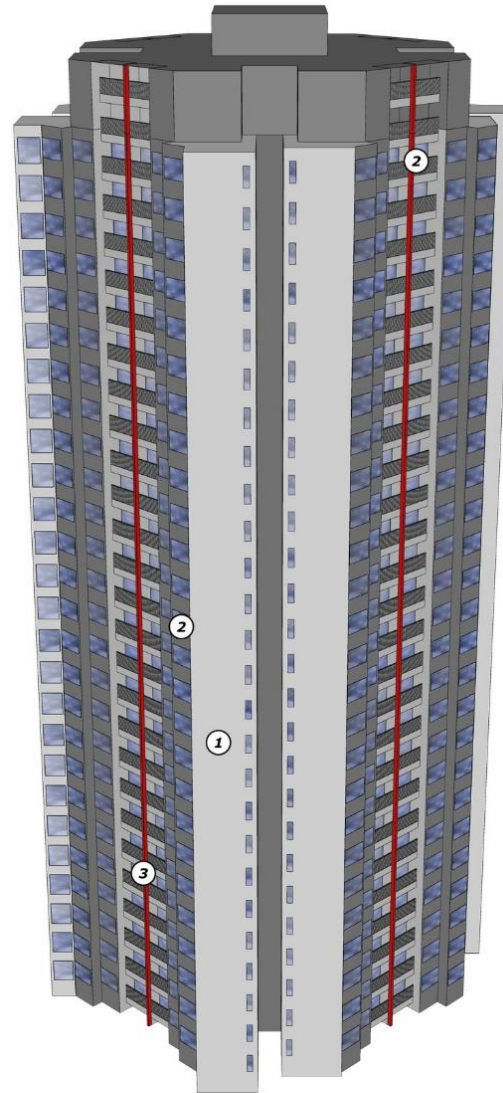

TAMAN RASUNA
TOWER 17