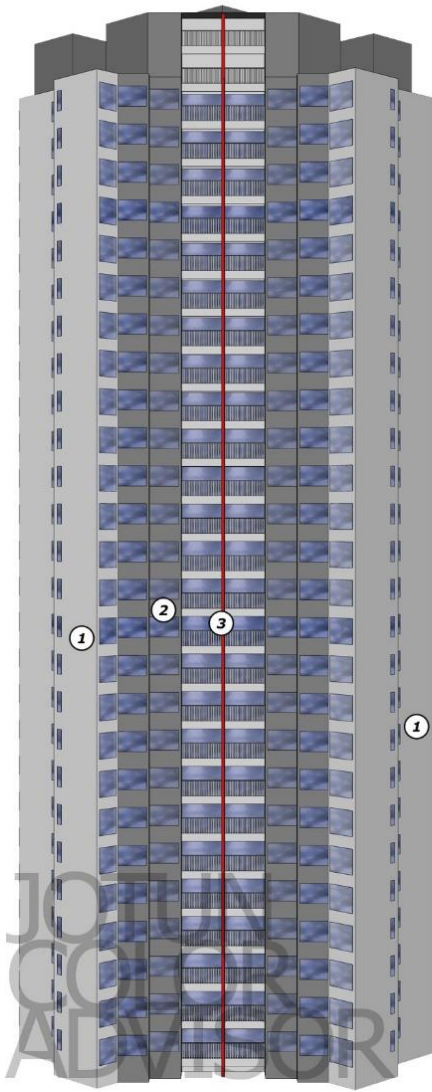

TAMAN RASUNA
TOWER 17