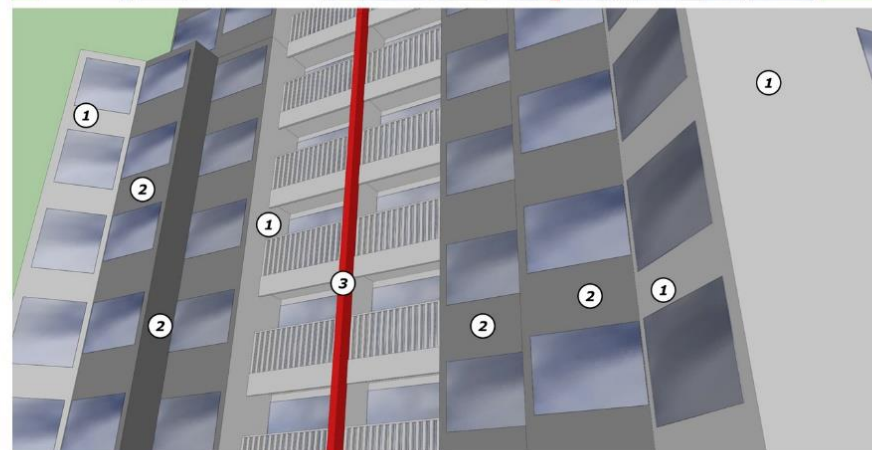

TAMAN RASUNA
TOWER 8