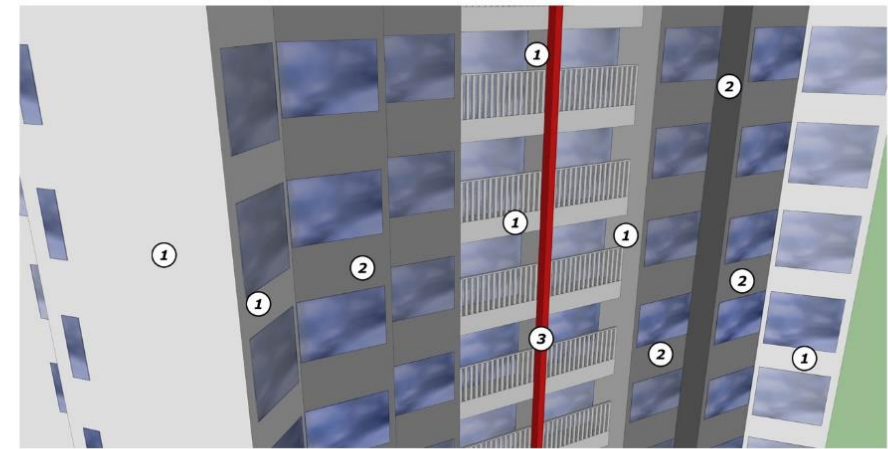

TAMAN RASUNA
TOWER 17