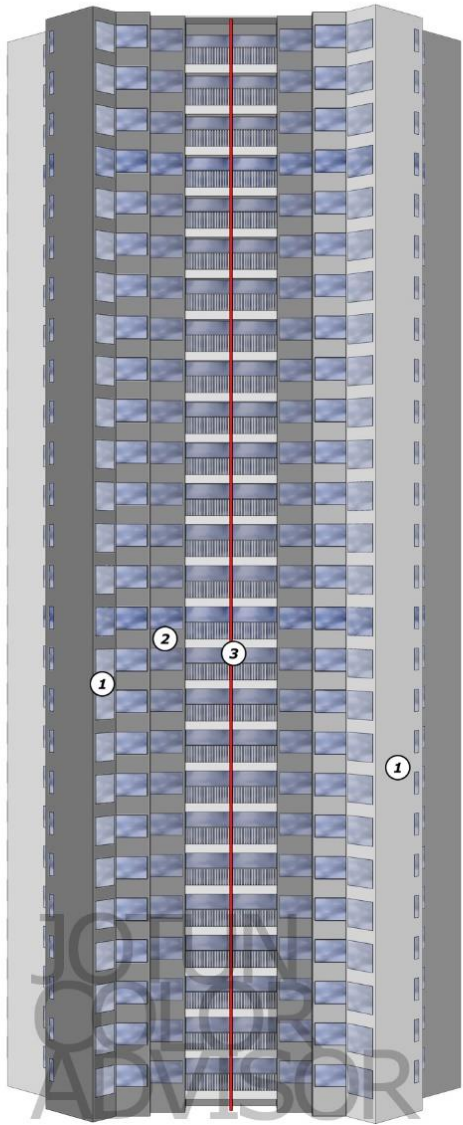

1
Jotun 9911
Platinum
JOTASHIELD EXTREME

2
Jotun 9913
Matrix
JOTASHIELD EXTREME

3
Jotun 587
Dragon red
JOTASHIELD EXTREME

**All colours reproduced are shown as close to actual paint colours as modern painting techniques allow. Where colour matching is critical, it is recommended.*

Rencana hasil akhir dari proses desain pengecatan seluruh menara yang sedang berlangsung

The final result plan of the ongoing all tower repainting design process

TAMAN RASUNA
TOWER 1

PROJECT
TAMAN RASUNA
TOWER 1 FA