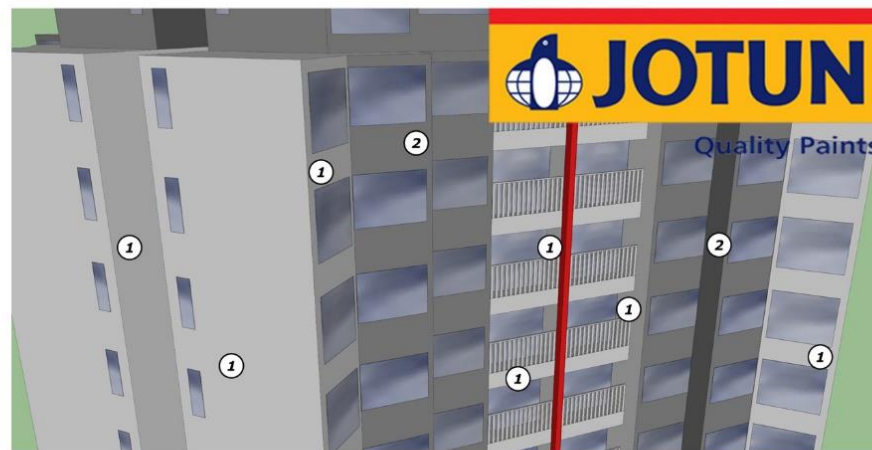

TAMAN RASUNA
TOWER 6