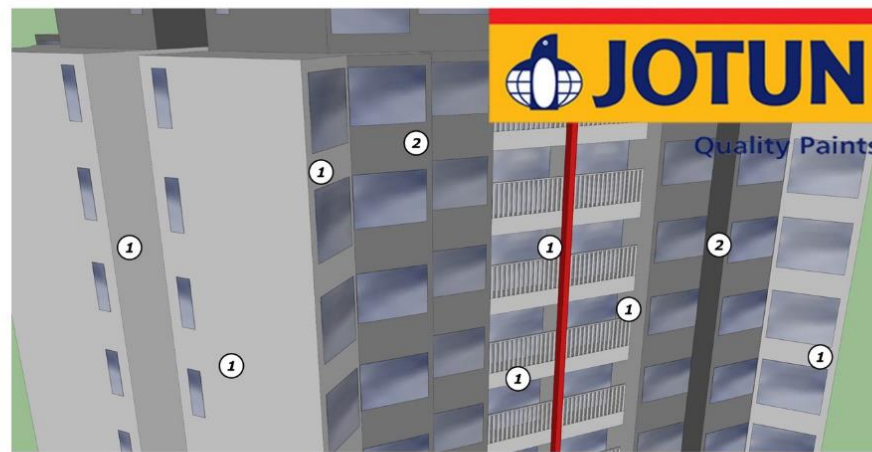

TAMAN RASUNA
TOWER 16

Hubungi MC Care Call Centre
0800-10-JOTUN (56886)
layanan bebas pulsa

PROJECT
TAMAN RASUNA
TOWER 16 FA

PRODUCT RECOMMENDATION

JOTUN
EXTERIOR
JOTASHIELD EXTREME

Aplikator : PT. Dwi Prakarsatama Jaya

1
Jotun 9911
Platinum
JOTASHIELD EXTREME

2
Jotun 9913
Matrix
JOTASHIELD EXTREME

3
Jotun 587
Dragon red
JOTASHIELD EXTREME

*All colours reproduced are shown as close to actual paint colours as modern painting techniques allow. Where colour matching is critical, it is recommended.

Berikut ini adalah warna cat gedung yang akan diaplikasikan di Menara 16

These are the building paint colours that will be applied on Tower 16