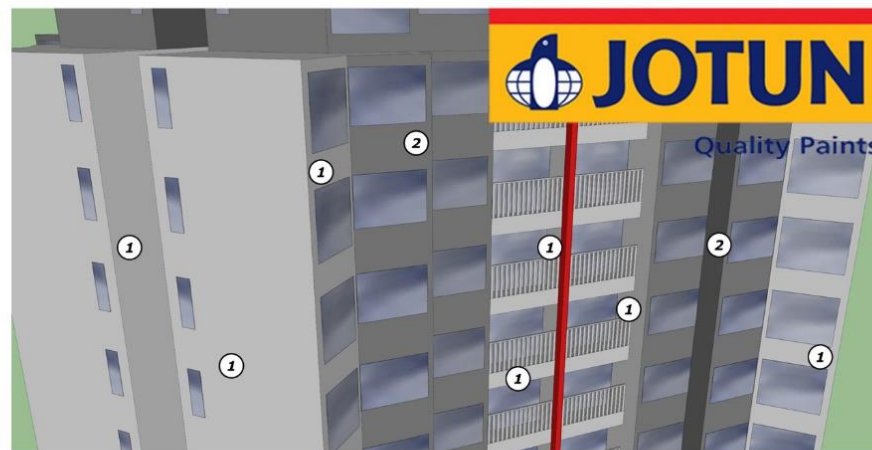

TAMAN RASUNA
TOWER 8