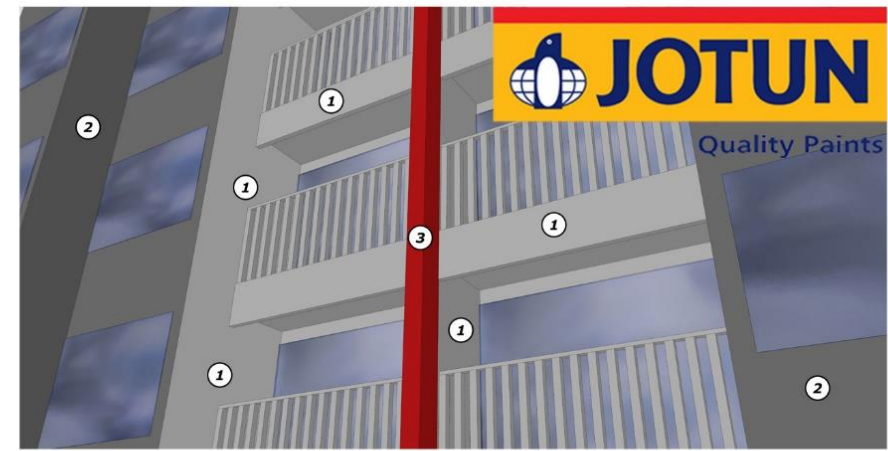

TAMAN RASUNA
TOWER 17