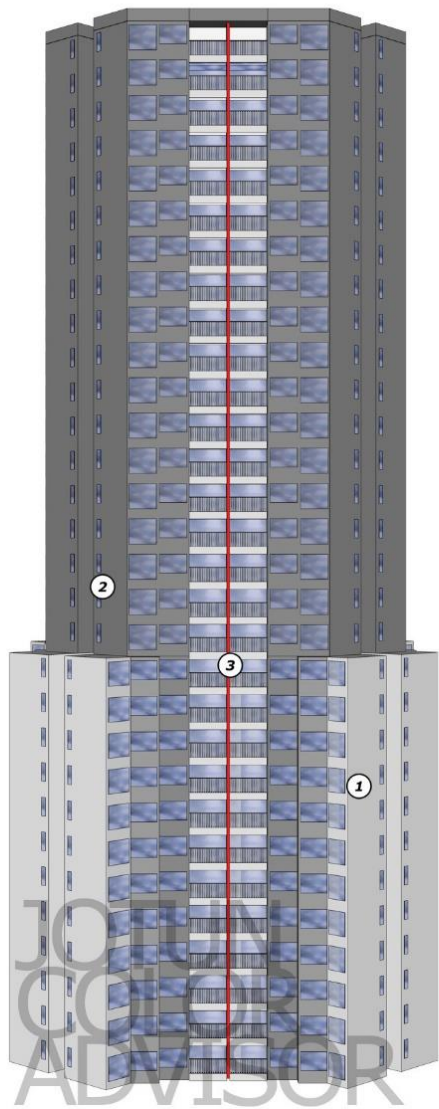

TAMAN RASUNA
TOWER 16

Hubungi MC Care Call Centre
0800-10-JOTUN (56886)
layanan bebas pulsa

PROJECT
TAMAN RASUNA
TOWER 16 FA

PRODUCT RECOMMENDATION

JOTUN
EXTERIOR
JOTASHIELD EXTREME

Aplikator : PT. Dwi Prakarsatama Jaya

1
Jotun 9911
Platinum
JOTASHIELD EXTREME

2
Jotun 9913
Matrix
JOTASHIELD EXTREME

3
Jotun 587
Dragon red
JOTASHIELD EXTREME

*All colours reproduced are shown as close to actual paint colours as modern painting techniques allow. Where colour matching is critical, it is recommended.

Berikut ini adalah warna cat gedung yang akan diaplikasikan di Menara 16

These are the building paint colours that will be applied on Tower 16