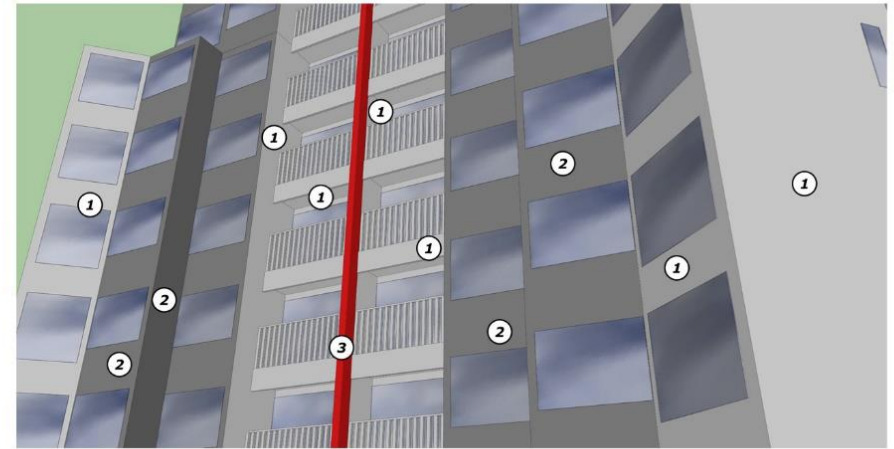

TAMAN RASUNA
TOWER 14