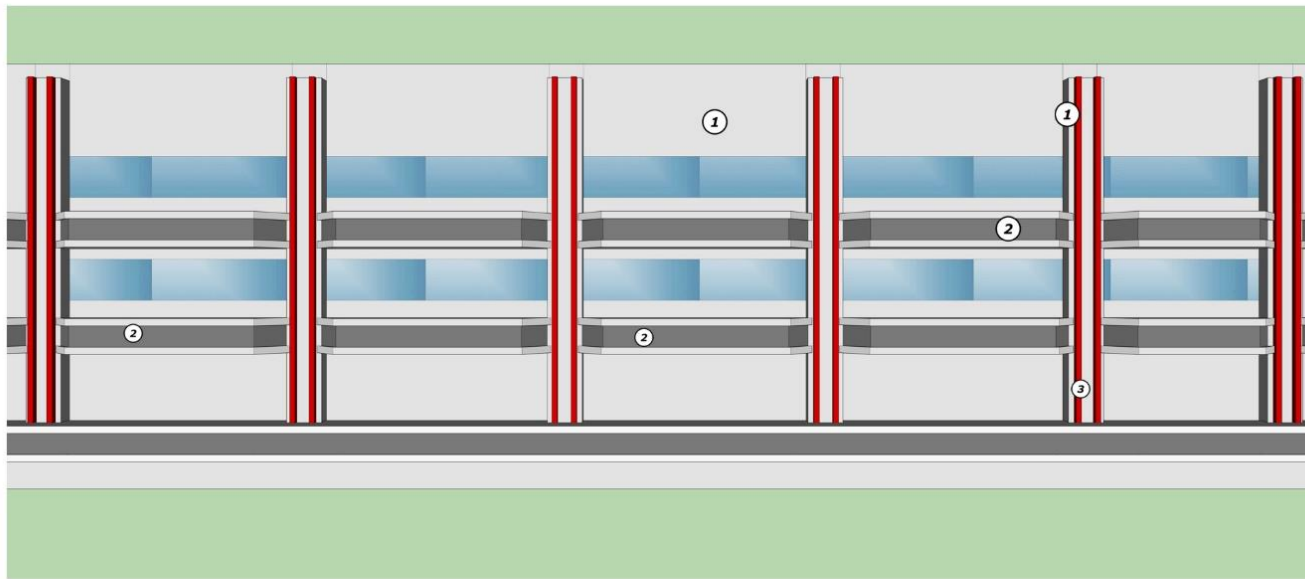

TAMAN RASUNA
PODIUM