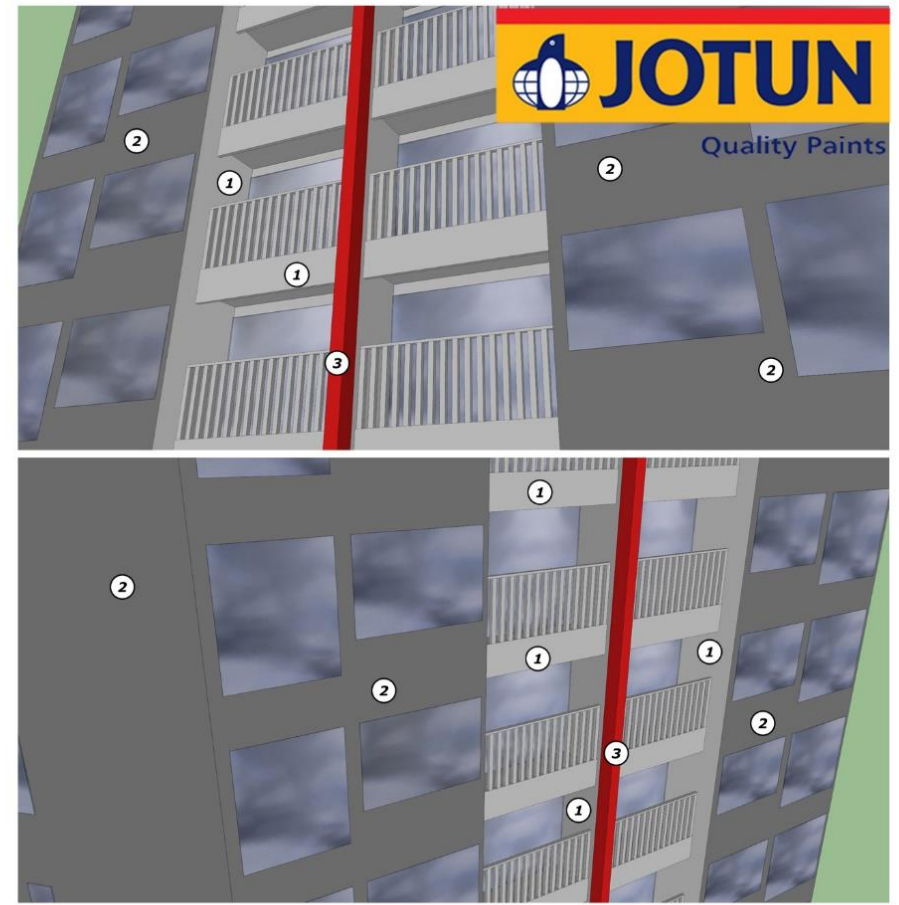

TAMAN RASUNA
TOWER 11