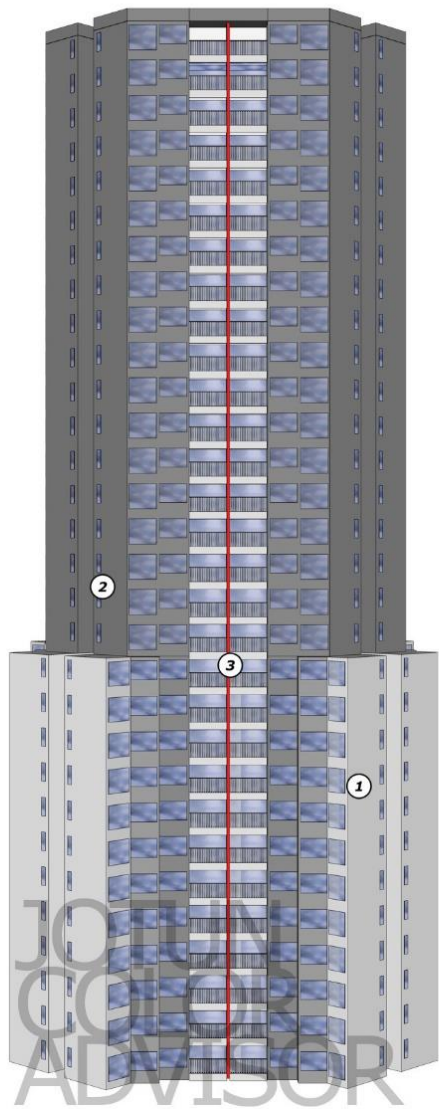

TAMAN RASUNA
TOWER 15