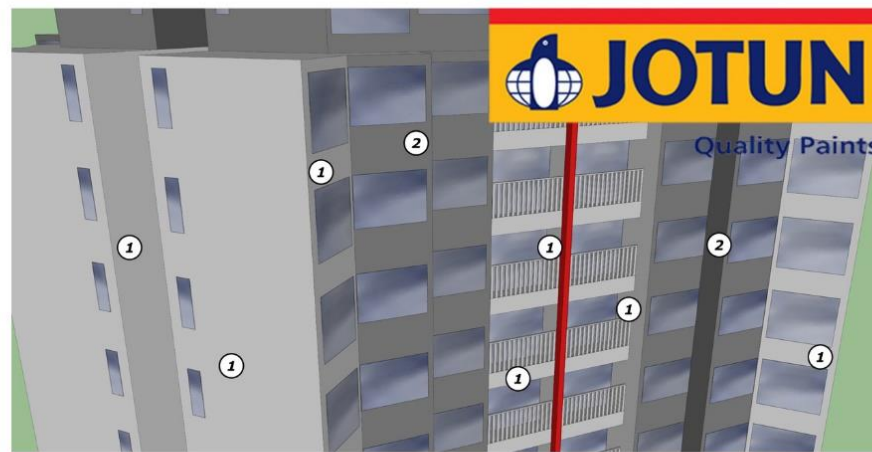

TAMAN RASUNA
TOWER 15