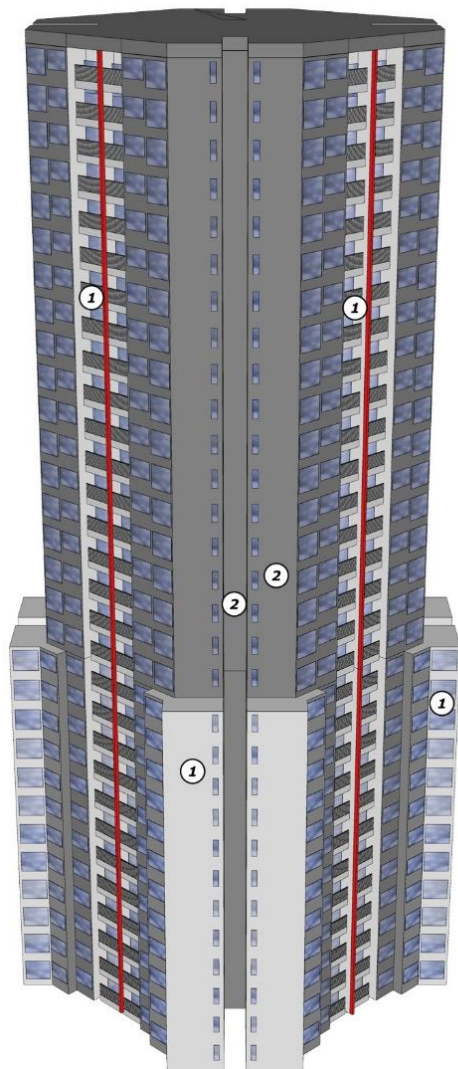

TAMAN RASUNA
TOWER 16

Hubungi MC Care Call Centre
0800-10-JOTUN (56886)
layanan bebas pulsa

PROJECT
TAMAN RASUNA
TOWER 16 FA

PRODUCT RECOMMENDATION

JOTUN
EXTERIOR
JOTASHIELD EXTREME

Aplikator : PT. Dwi Prakarsatama Jaya

1
Jotun 9911
Platinum
JOTASHIELD EXTREME

2
Jotun 9913
Matrix
JOTASHIELD EXTREME

3
Jotun 587
Dragon red
JOTASHIELD EXTREME

*All colours reproduced are shown as close to actual paint colours as modern painting techniques allow. Where colour matching is critical, it is recommended.

Berikut ini adalah warna cat gedung yang akan diaplikasikan di Menara 16

These are the building paint colours that will be applied on Tower 16