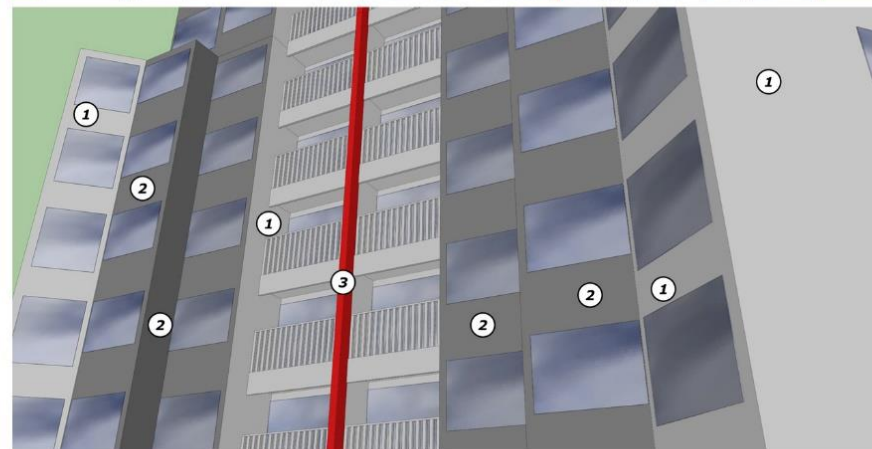

TAMAN RASUNA
TOWER 16

Hubungi MC Care Call Centre
0800-10-JOTUN (56886)
layanan bebas pulsa

PROJECT
TAMAN RASUNA
TOWER 16 FA

PRODUCT RECOMMENDATION

JOTUN
EXTERIOR
JOTASHIELD EXTREME

Aplikator : PT. Dwi Prakarsatama Jaya

1
Jotun 9911
Platinum
JOTASHIELD EXTREME

2
Jotun 9913
Matrix
JOTASHIELD EXTREME

3
Jotun 587
Dragon red
JOTASHIELD EXTREME

*All colours reproduced are shown as close to actual paint colours as modern painting techniques allow. Where colour matching is critical, it is recommended.

Berikut ini adalah warna cat gedung yang akan diaplikasikan di Menara 16

These are the building paint colours that will be applied on Tower 16